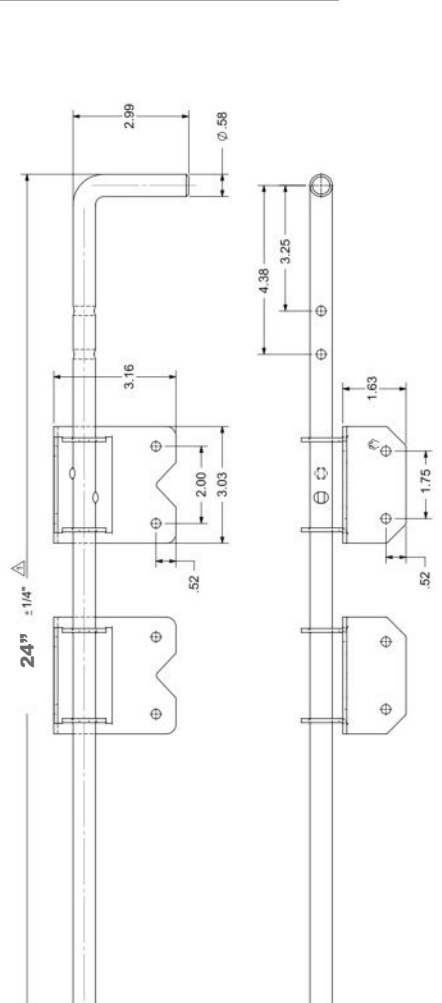

**TREX FENCE GATE HARDWARE**

**SINGLE & DOUBLE GATE LATCH**

**SINGLE & DOUBLE GATE STRIKER**

**ADJUSTABLE HINGE**

**GATE HANDLE**

**DROP ROD ASSEMBLY**

**NOTE:**

1. GATE HARDWARE MANUFACTURERS MAY VARY.
2. DRAWING NOT TO SCALE.