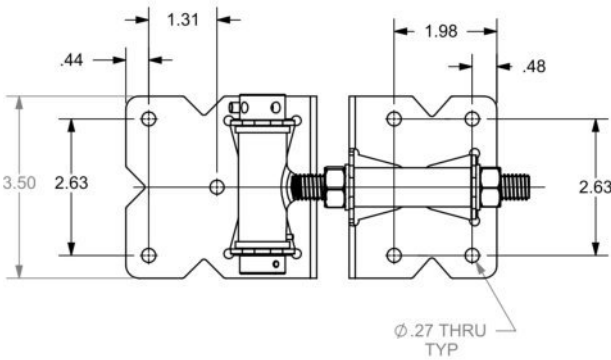

**TREX FENCE GATE HARDWARE**

**SINGLE & DOUBLE GATE LATCH**

**SINGLE & DOUBLE GATE STRIKER**

**ADJUSTABLE HINGE**

**GATE HANDLE**

**DROP ROD ASSEMBLY**

**NOTE:**

1. GATE HARDWARE MANUFACTURERS MAY VARY.
2. DRAWING NOT TO SCALE.