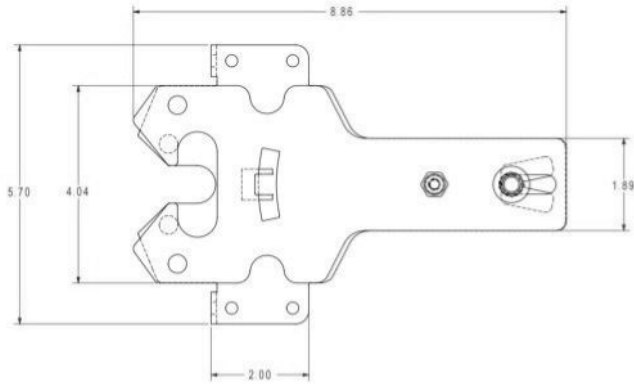

TREX FENCE GATE HARDWARE

SINGLE & DOUBLE GATE LATCH

SINGLE & DOUBLE GATE STRIKER

ADJUSTABLE HINGE

GATE HANDLE

DROP ROD ASSEMBLY

NOTE:

1. GATE HARDWARE MANUFACTURERS MAY VARY.
2. DRAWING NOT TO SCALE.