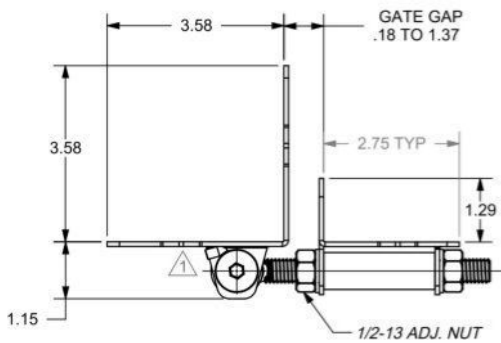

TREX FENCE GATE HARDWARE

SINGLE & DOUBLE GATE LATCH

SINGLE & DOUBLE GATE STRIKER

ADJUSTABLE HINGE

GATE HANDLE

DROP ROD ASSEMBLY

NOTE:

1. GATE HARDWARE MANUFACTURERS MAY VARY.
2. DRAWING NOT TO SCALE.