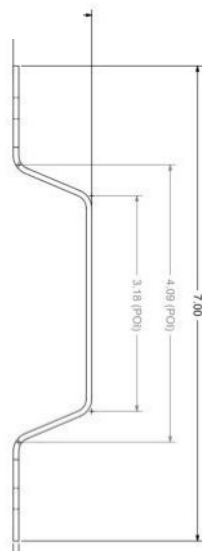

TREX FENCE GATE HARDWARE

SINGLE & DOUBLE GATE LATCH

SINGLE & DOUBLE GATE STRIKER

ADJUSTABLE HINGE

GATE HANDLE

DROP ROD ASSEMBLY

NOTE:

1. GATE HARDWARE MANUFACTURERS MAY VARY.
2. DRAWING NOT TO SCALE.