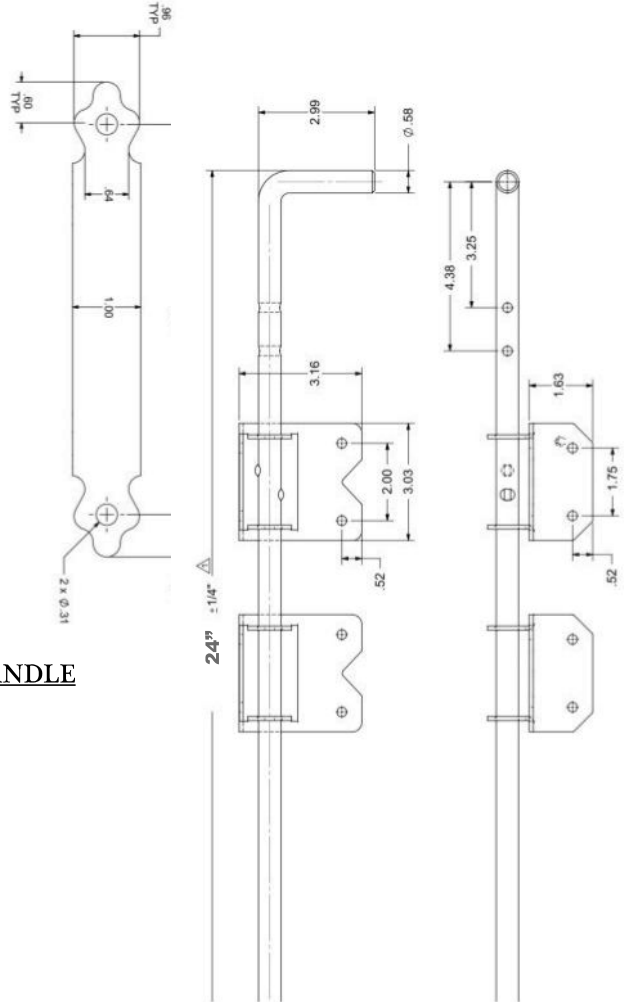

TREX FENCE GATE HARDWARE

SINGLE & DOUBLE GATE LATCH

SINGLE & DOUBLE GATE STRIKER

ADJUSTABLE HINGE

GATE HANDLE

DROP ROD ASSEMBLY

NOTE:

1. GATE HARDWARE MANUFACTURERS MAY VARY.
2. DRAWING NOT TO SCALE.