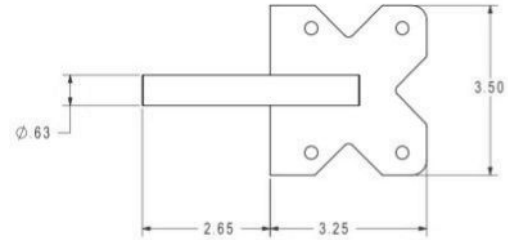

TREX FENCE GATE HARDWARE

SINGLE & DOUBLE GATE LATCH

SINGLE & DOUBLE GATE STRIKER

ADJUSTABLE HINGE

GATE HANDLE

DROP ROD ASSEMBLY

NOTE:

1. GATE HARDWARE MANUFACTURERS MAY VARY.
2. DRAWING NOT TO SCALE.